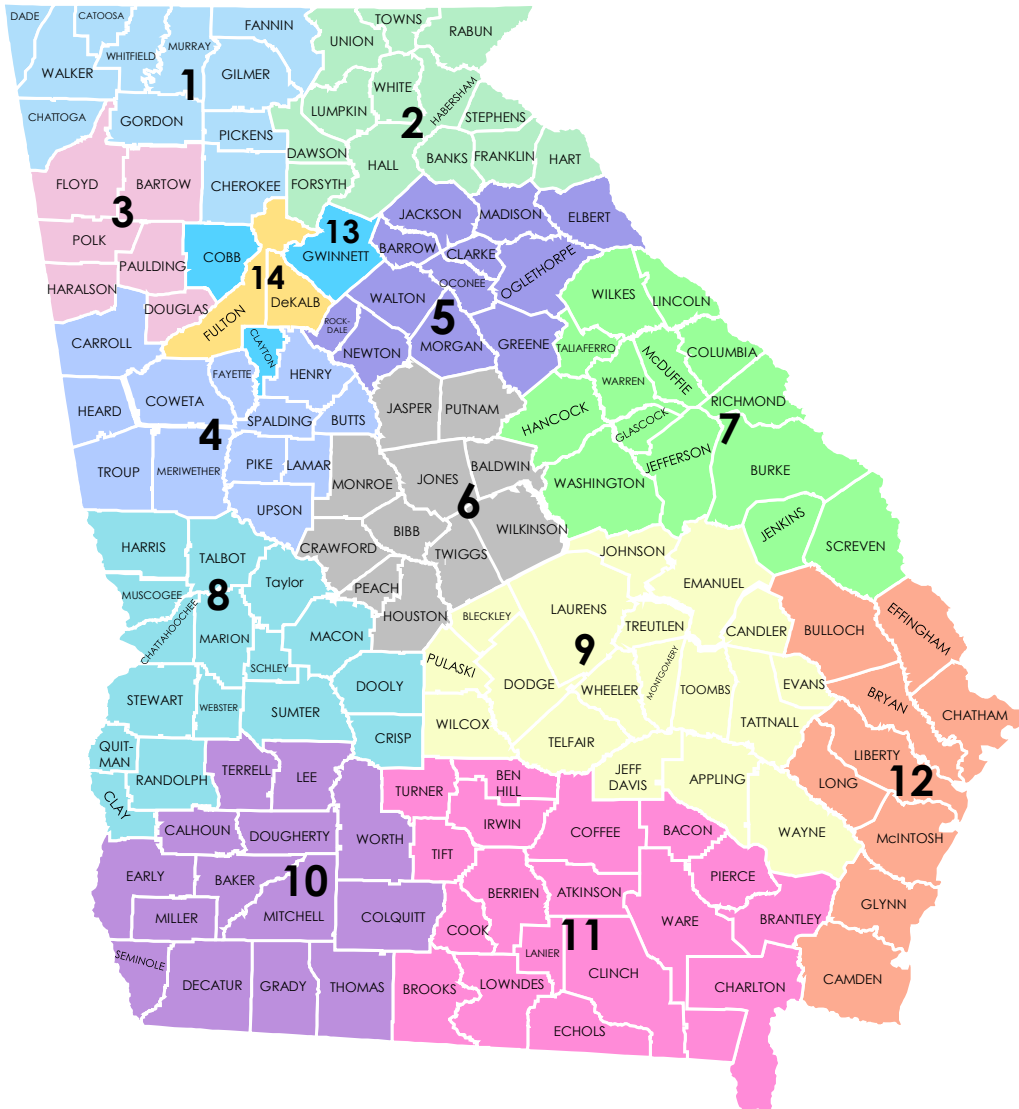

DFCS Regions | Child Welfare

Region 1: Danny Nuckolls

Catoosa, Chattooga, Cherokee, Dade, Fannin, Gilmer, Gordon, Murray, Pickens, Walker, Whitfield

Region 2: Latisha Flesher

Banks, Dawson, Forsyth, Franklin, Habersham, Hall, Hart, Lumpkin, Rabun, Stephens, Towns, Union, White

Region 3: Jennifer Brogdon

Bartow, Douglas, Floyd, Haralson, Paulding, Polk

Region 4: Jason Airman

Butts, Carroll, Coweta, Fayette, Heard, Henry, Lamar, Meriwether, Pike, Spalding, Troup, Upson

Region 5: Christina Garrett

Barrow, Clarke, Elbert, Greene, Jackson, Madison, Morgan, Newton, Oconee, Oglethorpe, Rockdale, Walton

Region 6: Shay Thornton

Baldwin, Bibb, Crawford, Houston, Jasper, Jones, Monroe, Peach, Putnam, Twiggs, Wilkinson

Region 9: Vacant

Appling, Bleckley, Candler, Dodge, Emanuel, Evans, Jeff Davis, Johnson, Laurens, Montgomery, Pulaski, Tattall, Telfair, Toombs, Treutlen, Wayne, Wheeler, Wilcox

Region 10: Kimberly Denson